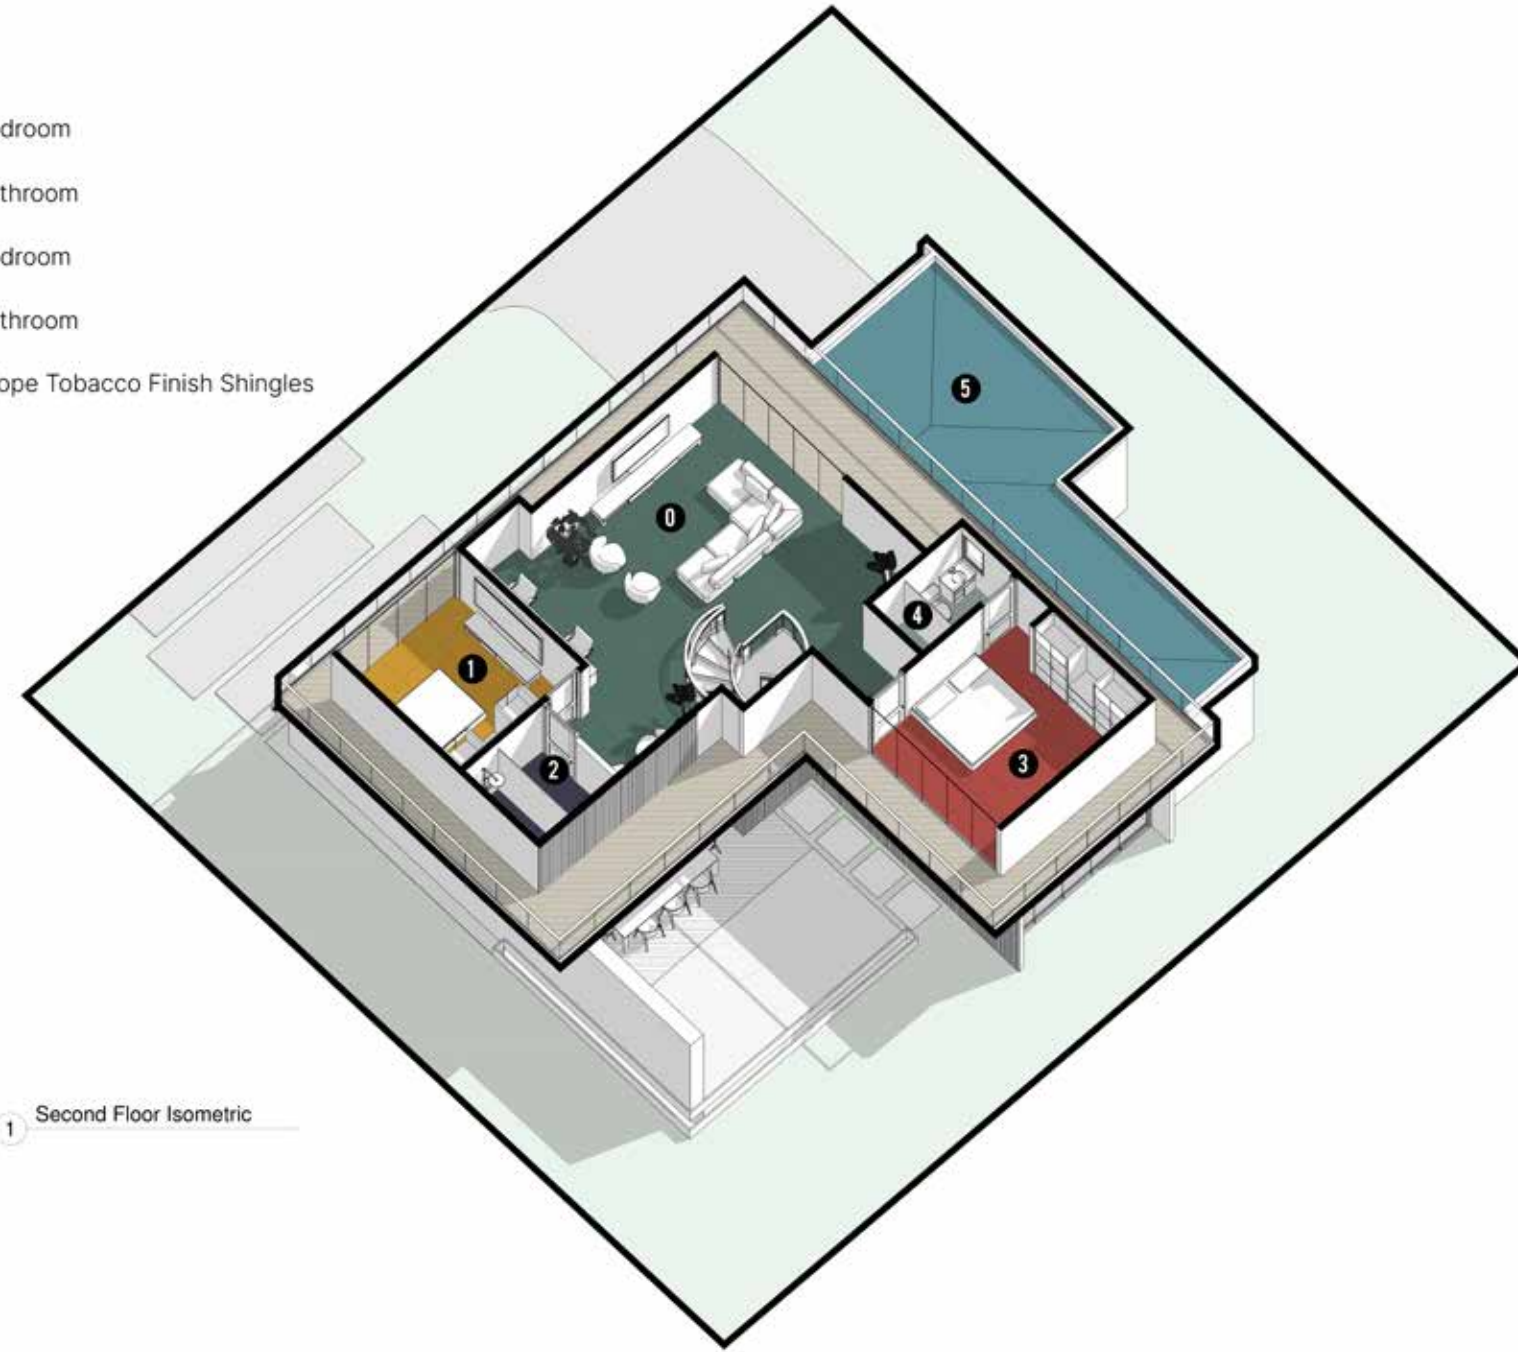

B I R D S E Y E V I E W

Room Chart

- 0 30% Roofing Slope Tobacco Finish Shingles
- 1 10% Roofing Slope Tobacco Finish Shingles

Isometric

Room Chart

- 0 TV Room
- 1 Secondary Bedroom
- 2 Secondary Bathroom
- 3 Secondary Bedroom
- 4 Secondary Bathroom
- 5 5% Roofing Slope Tobacco Finish Shingles

1 Second Floor Isometric

Room Chart

- 0 Kitchen / Living Room / Dining room
- 1 Outdoor Terrace
- 2 Pool
- 3 Master Bedroom
- 4 Guest Bathroom
- 5 Storage Room
- 6 Storage Room
- 7 Master Bathroom
- 8 Walking Closet