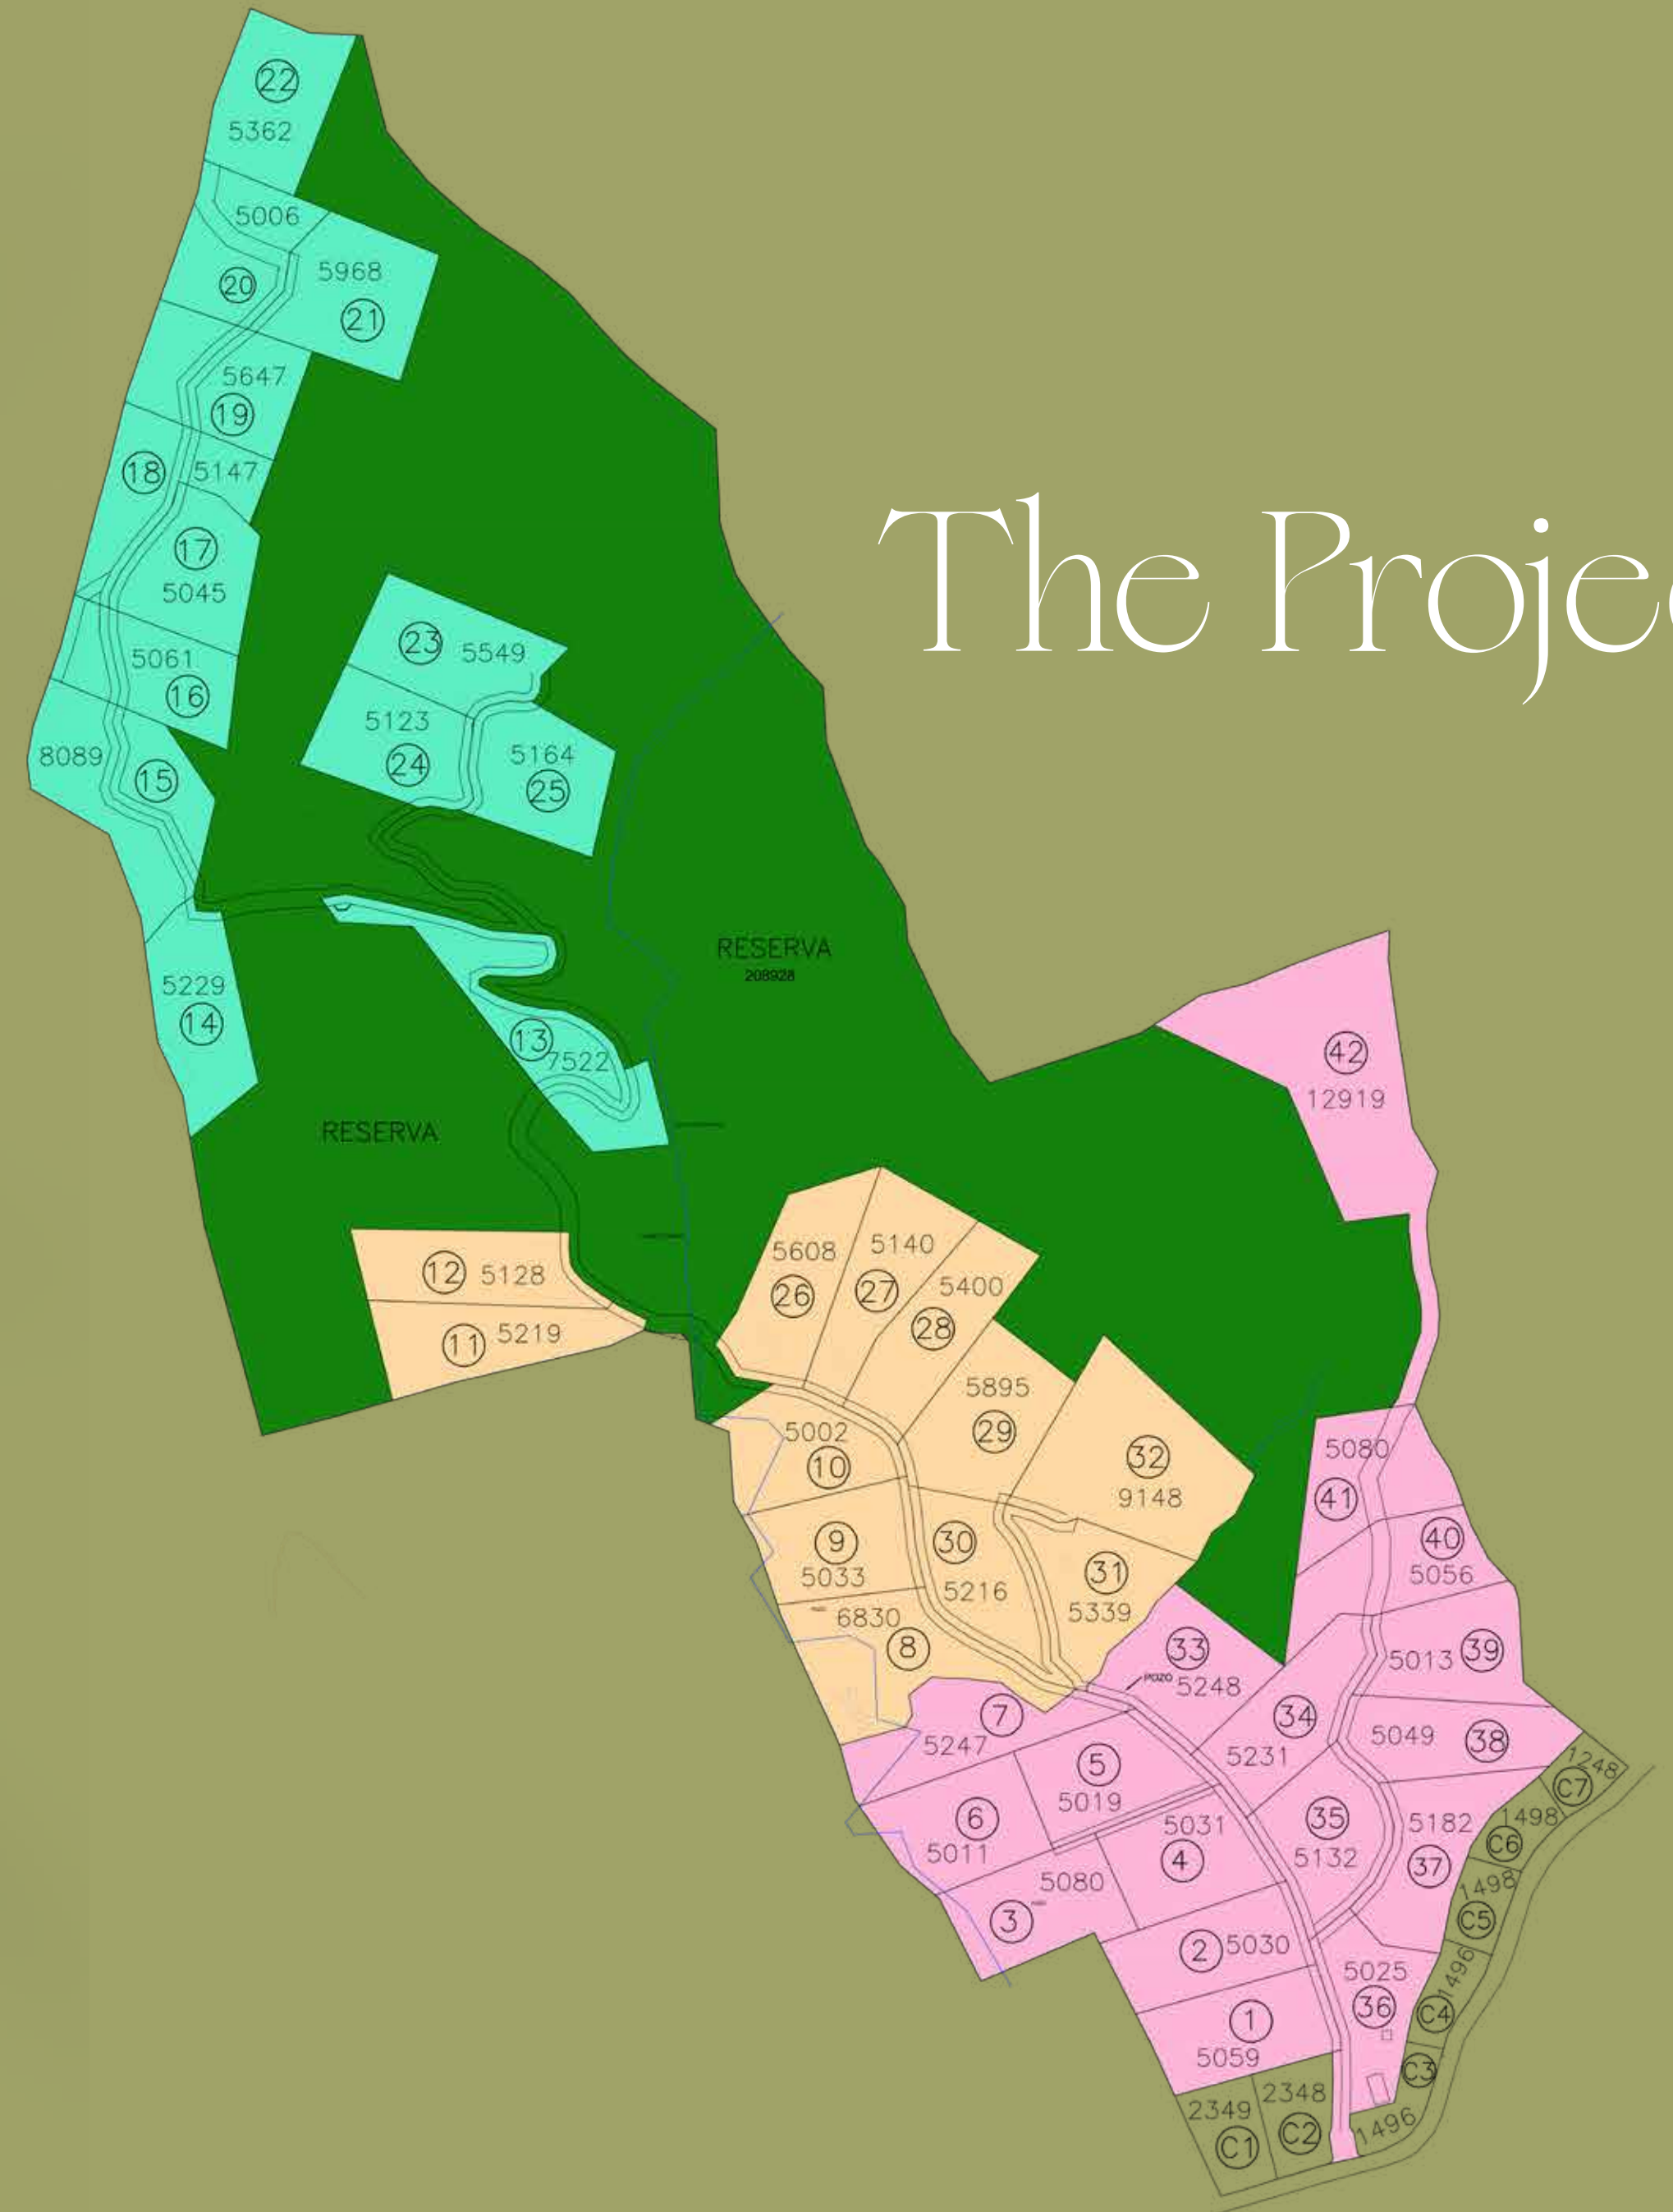

LOTS STARTING AT 1.2 ACRES

AVAILABLE ON

LOTS 1, 2, 4, 5 AND 6

The Project

HERMOSA FALLS
estates