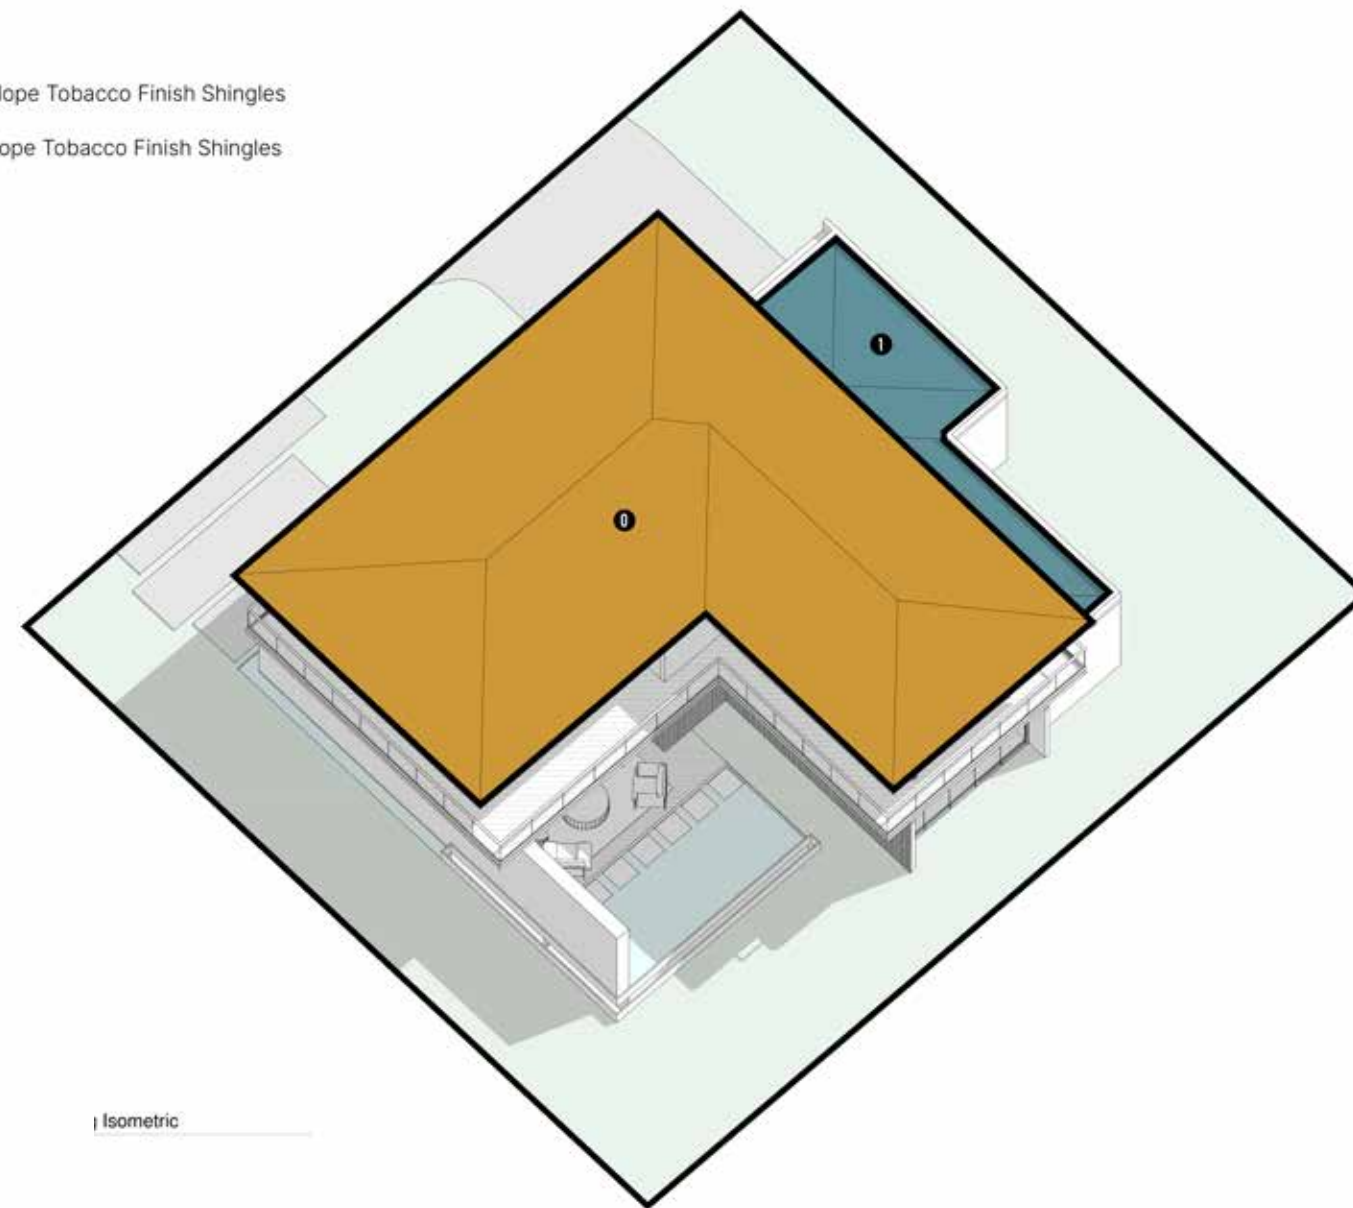

B I R D S E Y E V I E W

Room Chart

- 0 30% Roofing Slope Tobacco Finish Shingles
- 1 10% Roofing Slope Tobacco Finish Shingles

Isometric

Room Chart

- 0 TV Room
- 1 Secondary Bedroom
- 2 Secondary Bathroom
- 3 Secondary Bedroom
- 4 Secondary Bathroom
- 5 5% Roofing Slope Tobacco Finish Shingles

1 Second Floor Isometric

Room Chart

- 0 Kitchen / Living Room / Dining room
- 1 Outdoor Terrace
- 2 Pool
- 3 Master Bedroom
- 4 Guest Bathroom
- 5 Storage Room
- 6 Storage Room
- 7 Master Bathroom
- 8 Walking Closet