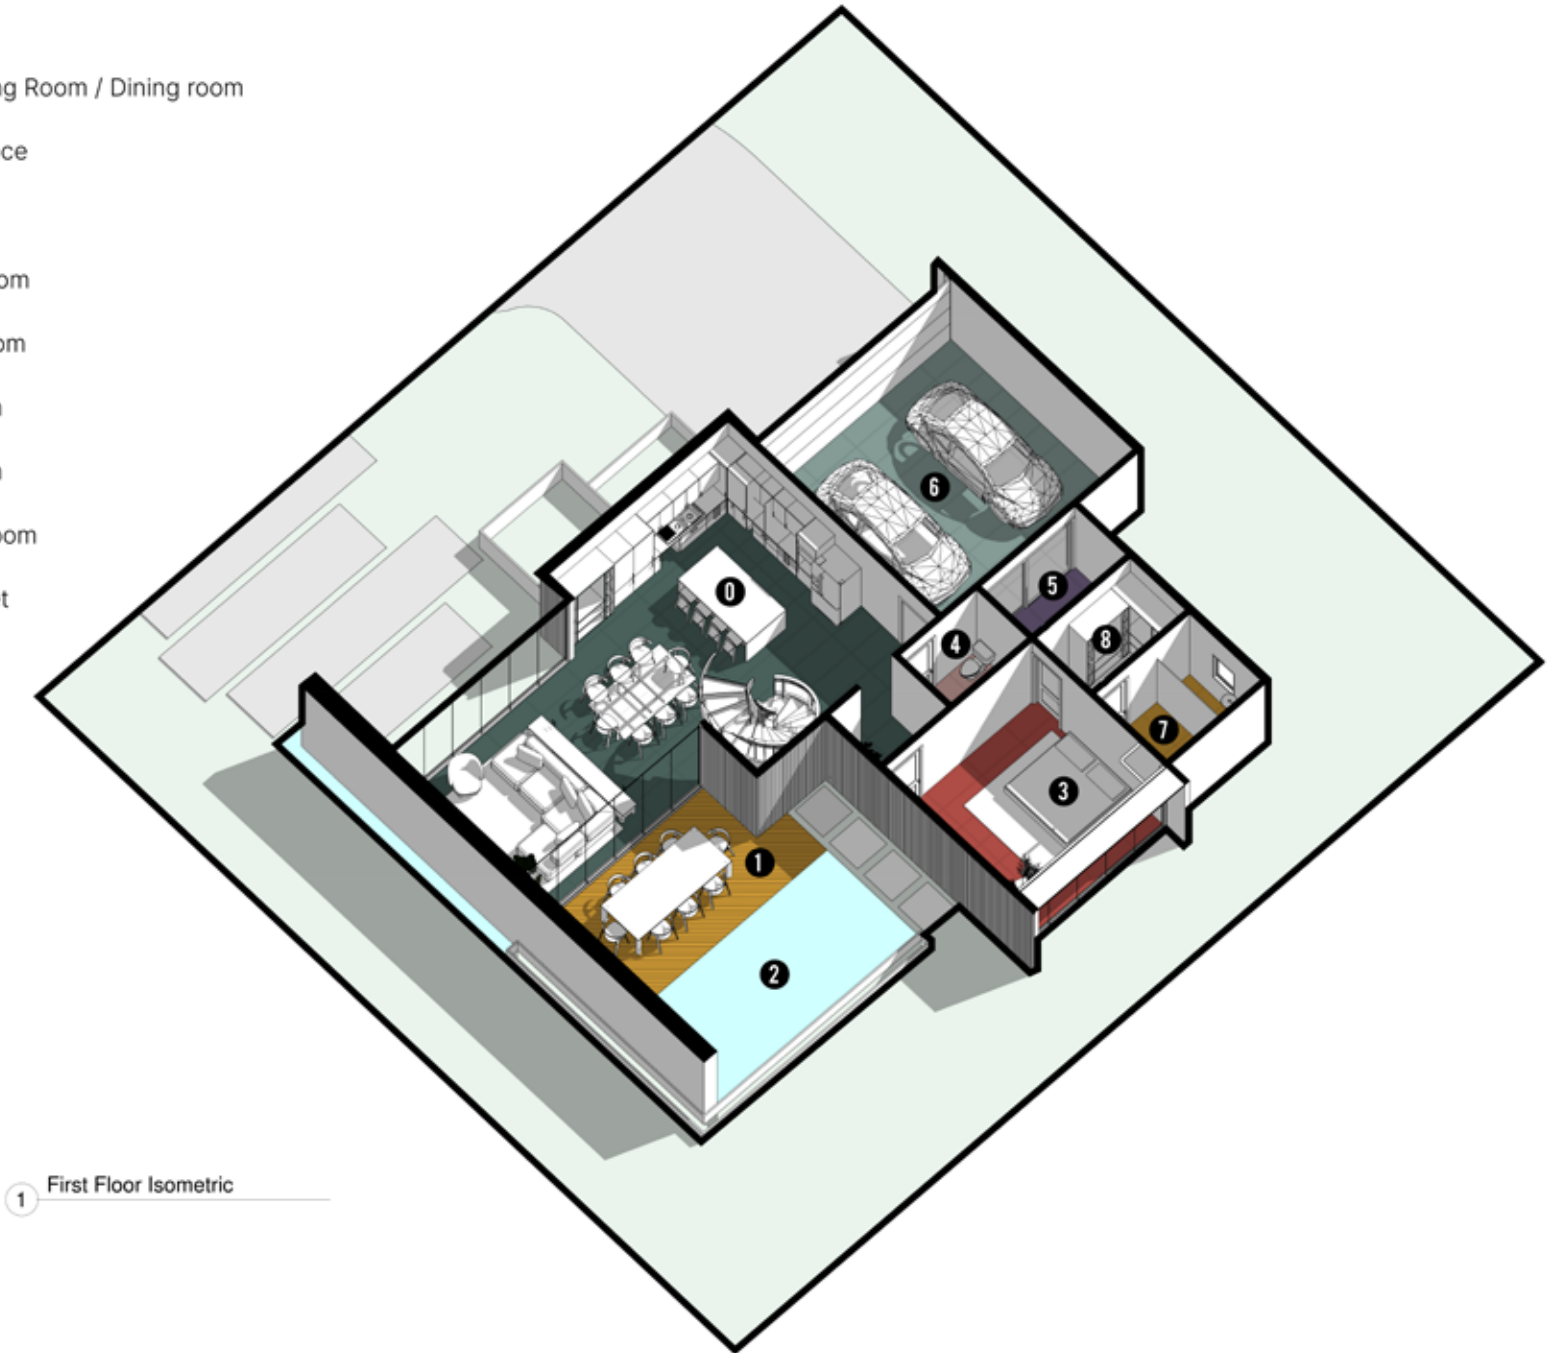

B I R D S E Y E V I E W

Room Chart

- 0 30% Roofing Slope Tobacco Finish Shingles
- 1 10% Roofing Slope Tobacco Finish Shingles

Isometric

Room Chart

- 0 TV Room
- 1 Secondary Bedroom
- 2 Secondary Bathroom
- 3 Secondary Bedroom
- 4 Secondary Bathroom
- 5 5% Roofing Slope Tobacco Finish Shingles

1 Second Floor Isometric

Room Chart

- 0 Kitchen / Living Room / Dining room
- 1 Outdoor Terrace
- 2 Pool
- 3 Master Bedroom
- 4 Guest Bathroom
- 5 Storage Room
- 6 Storage Room
- 7 Master Bathroom
- 8 Walking Closet